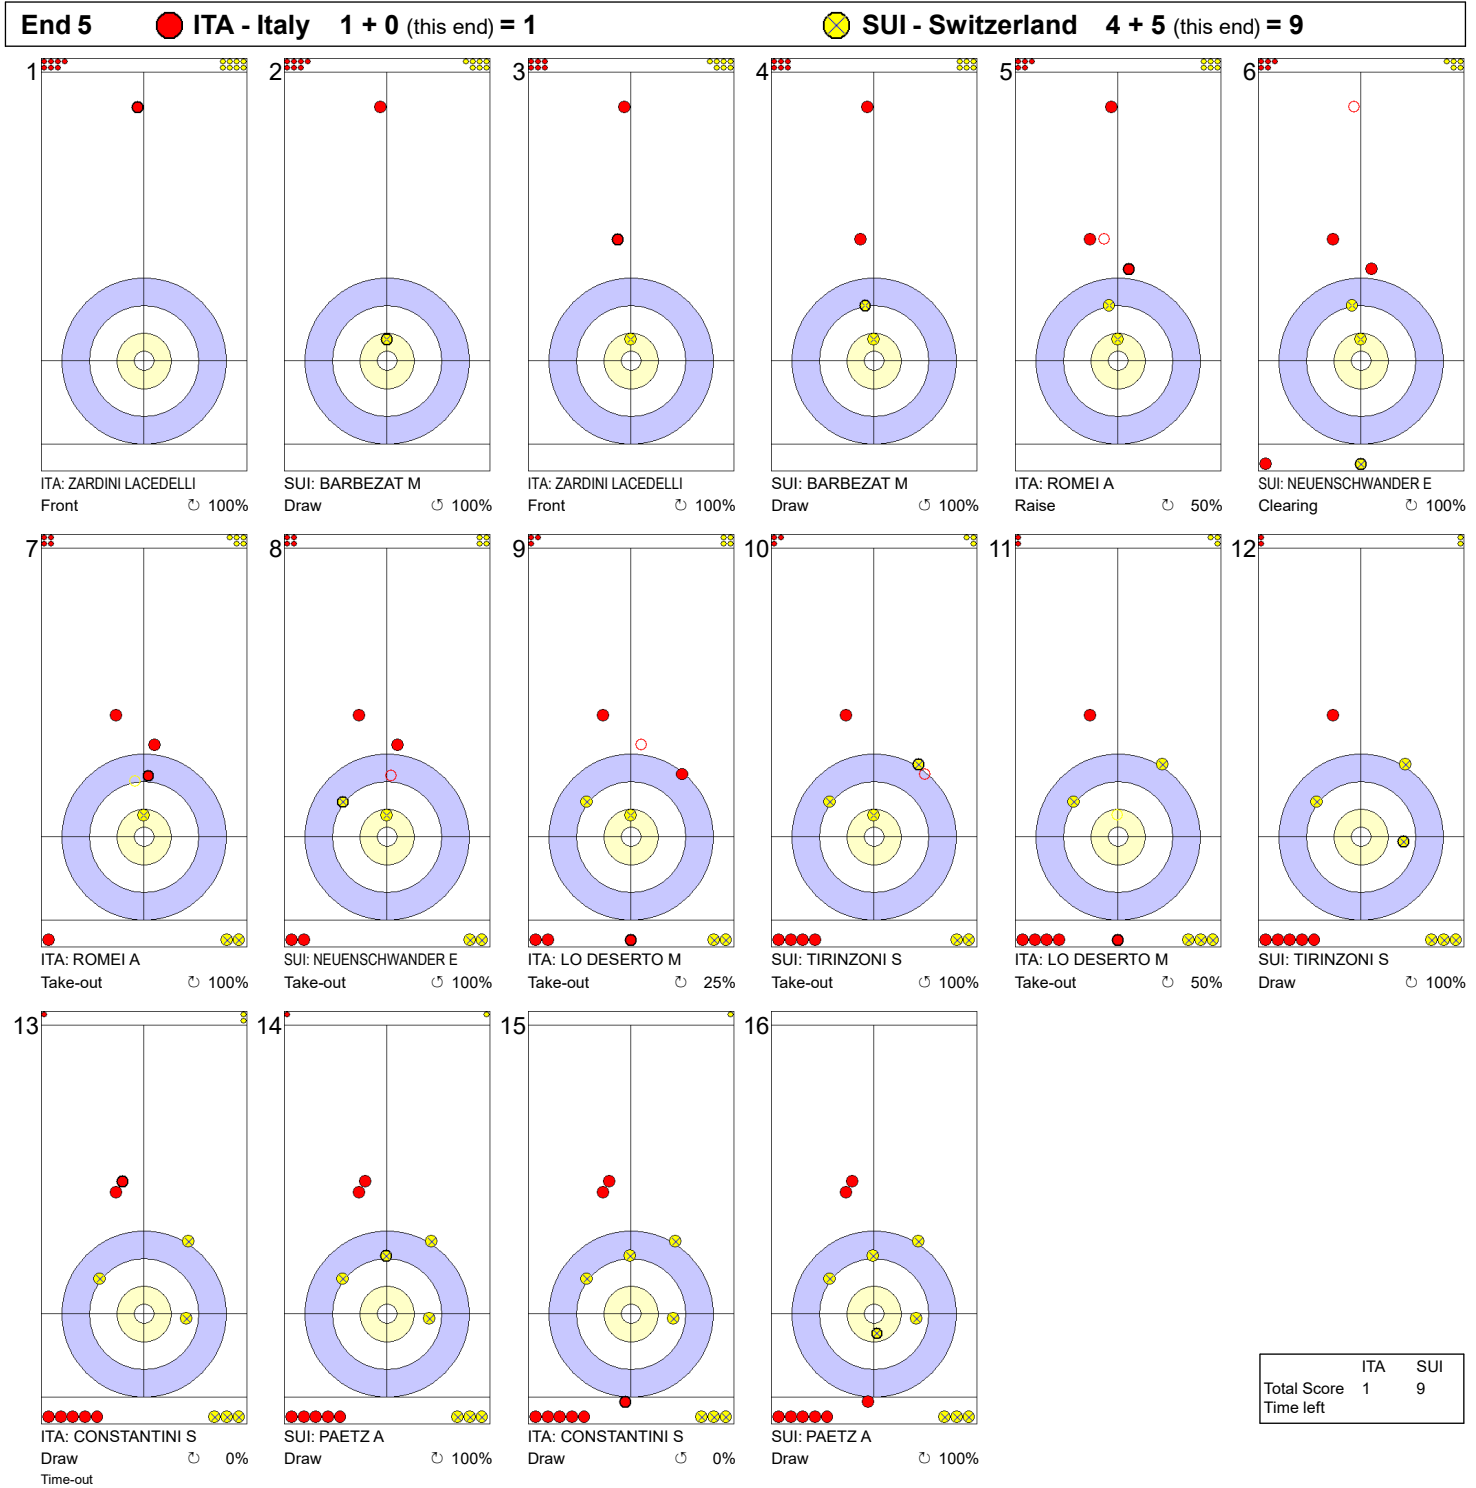

Game - Shot by Shot

Legend:
 Clockwise
  Counter-clockwise
 - Not considered

FRI 30 APR 2021
Start Time 14:00

Round Robin Session 2 - Sheet D

Game - Shot by Shot

Legend:
 ↻ Clockwise ↺ Counter-clockwise - Not considered

Game - Shot by Shot

Legend:
 Clockwise
  Counter-clockwise
 - Not considered

Game - Shot by Shot

Legend:
 ↻ Clockwise ↺ Counter-clockwise - Not considered

Game - Shot by Shot

Legend:
 ↻ Clockwise ↺ Counter-clockwise - Not considered

Game - Shot by Shot

Legend:
 ⤵ Clockwise ⤴ Counter-clockwise - Not considered