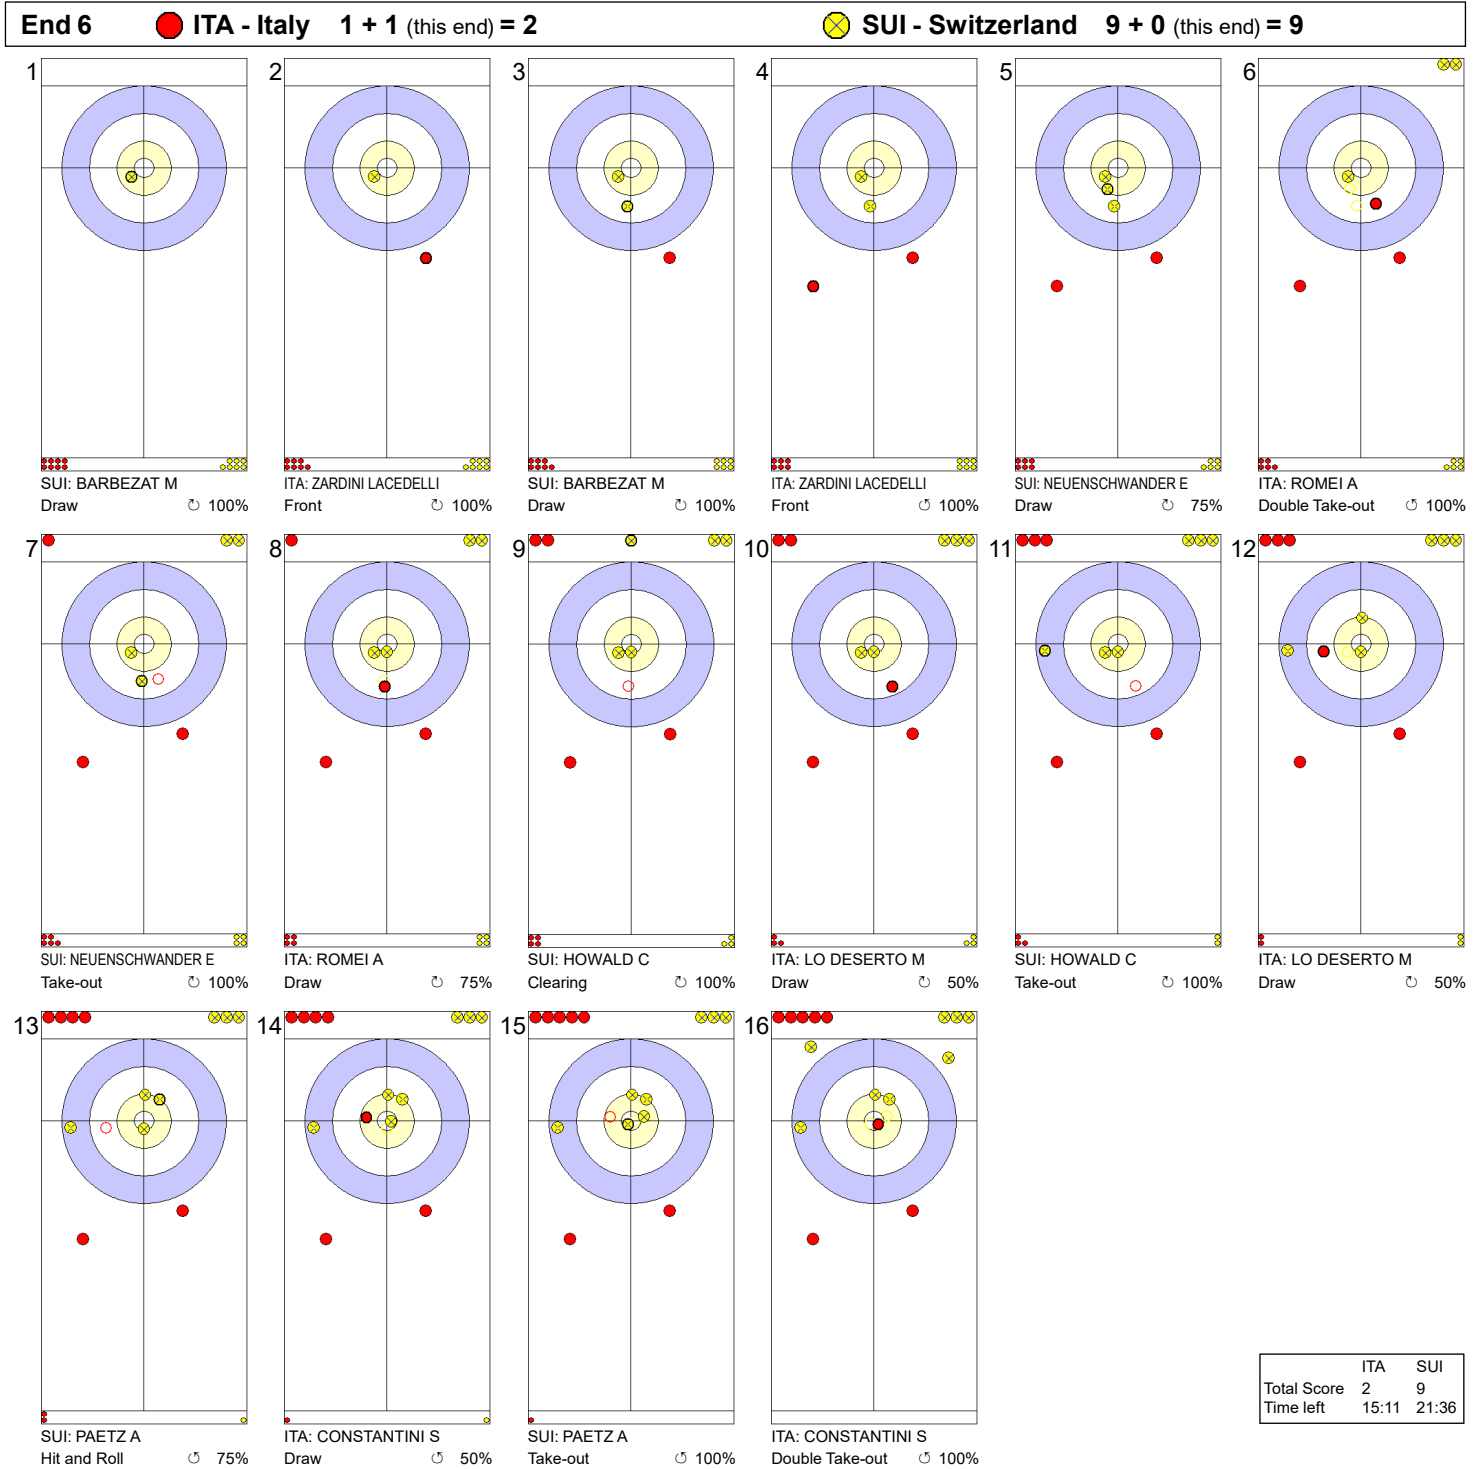

Game - Shot by Shot

Legend:
 Clockwise
  Counter-clockwise
 - Not considered

FRI 30 APR 2021
Start Time 14:00

Round Robin Session 2 - Sheet D

Game - Shot by Shot

Legend:
 ↻ Clockwise ↺ Counter-clockwise - Not considered

Game - Shot by Shot

Legend:
 Clockwise
  Counter-clockwise
 - Not considered

Game - Shot by Shot

Legend:
 ↻ Clockwise ↺ Counter-clockwise - Not considered

Game - Shot by Shot

Legend:
 ↻ Clockwise ↺ Counter-clockwise - Not considered

Game - Shot by Shot

Legend:
 ⤵ Clockwise ⤴ Counter-clockwise - Not considered