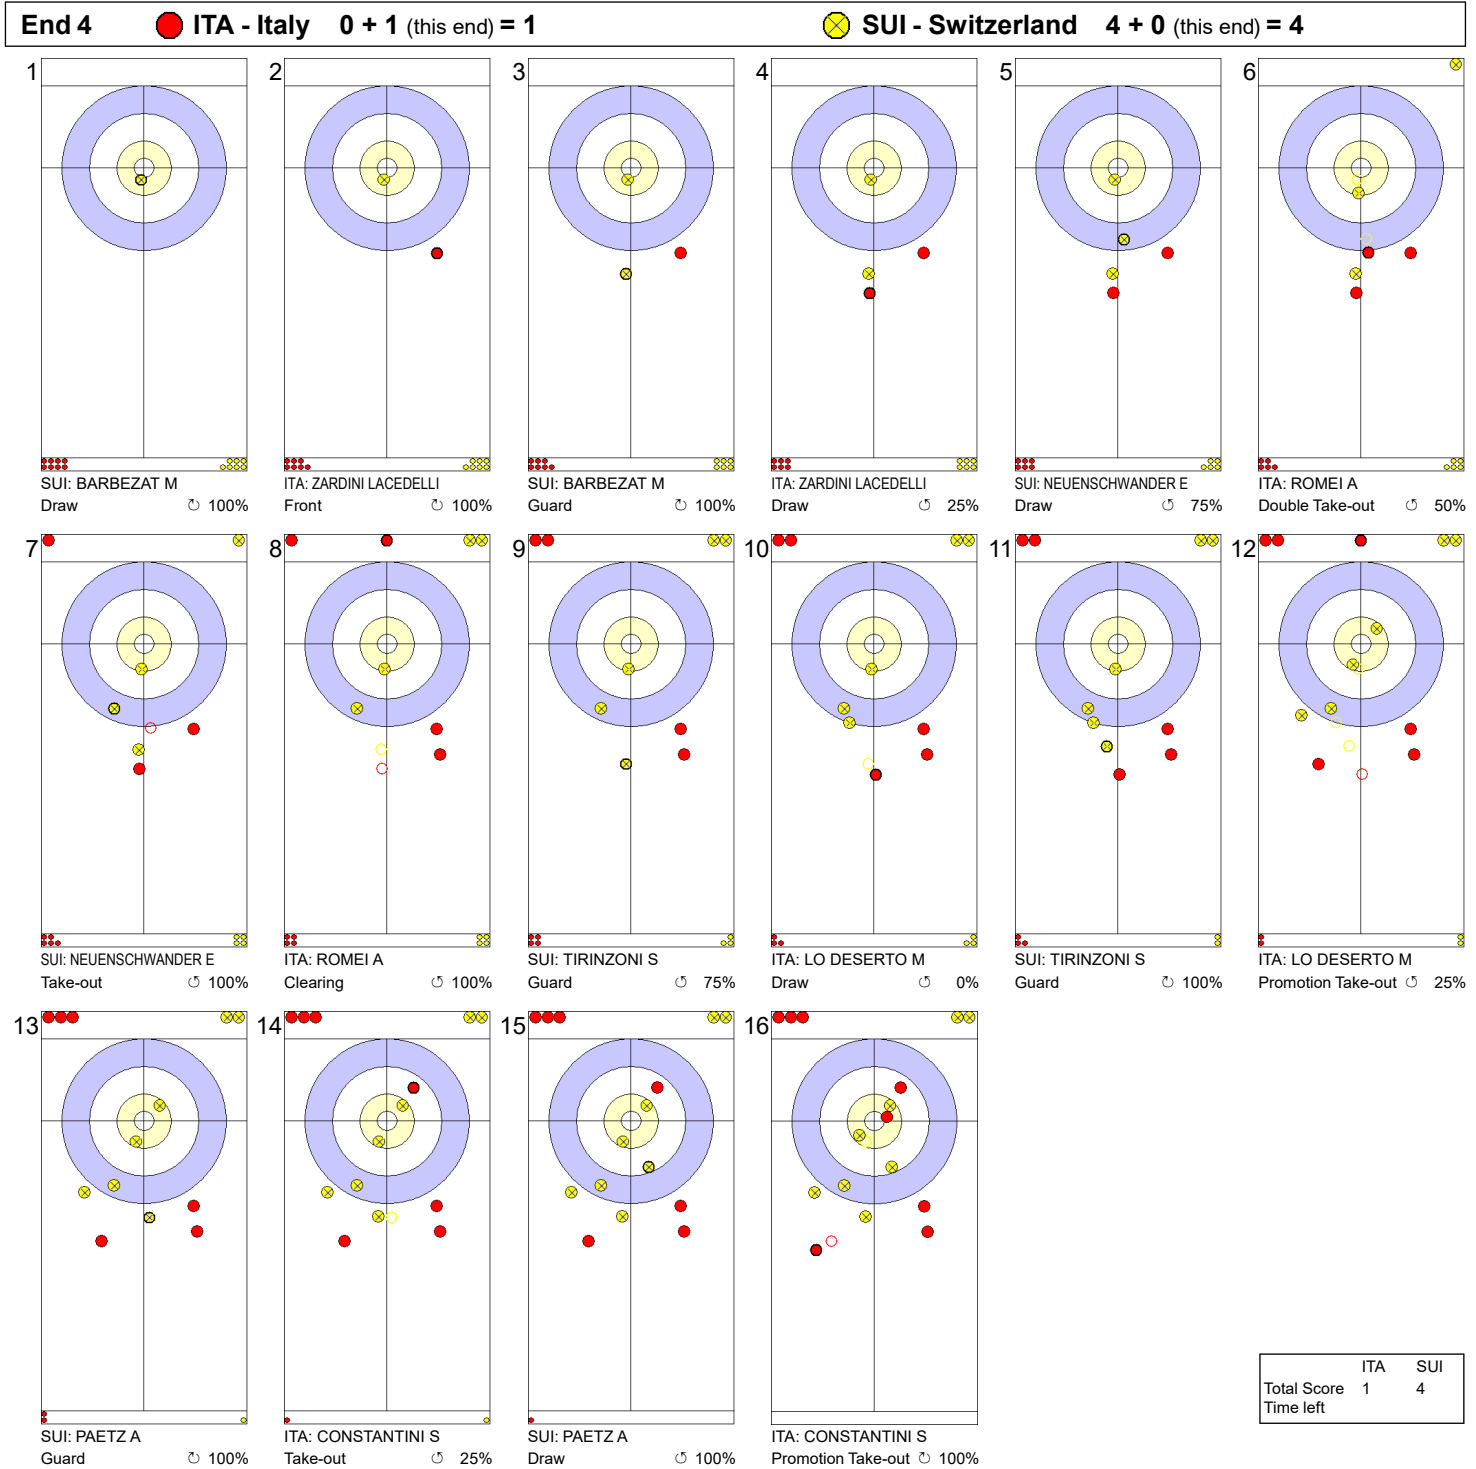

Game - Shot by Shot

Legend:
 Clockwise
  Counter-clockwise
 - Not considered

FRI 30 APR 2021
Start Time 14:00

Round Robin Session 2 - Sheet D

Game - Shot by Shot

Legend:
 ↻ Clockwise ↺ Counter-clockwise - Not considered

Game - Shot by Shot

Legend:
 Clockwise
  Counter-clockwise
 - Not considered

Game - Shot by Shot

Legend:
 ↻ Clockwise ↺ Counter-clockwise - Not considered

Game - Shot by Shot

Legend:
 ↻ Clockwise ↺ Counter-clockwise - Not considered

Game - Shot by Shot

Legend:
 ⤵ Clockwise ⤴ Counter-clockwise - Not considered