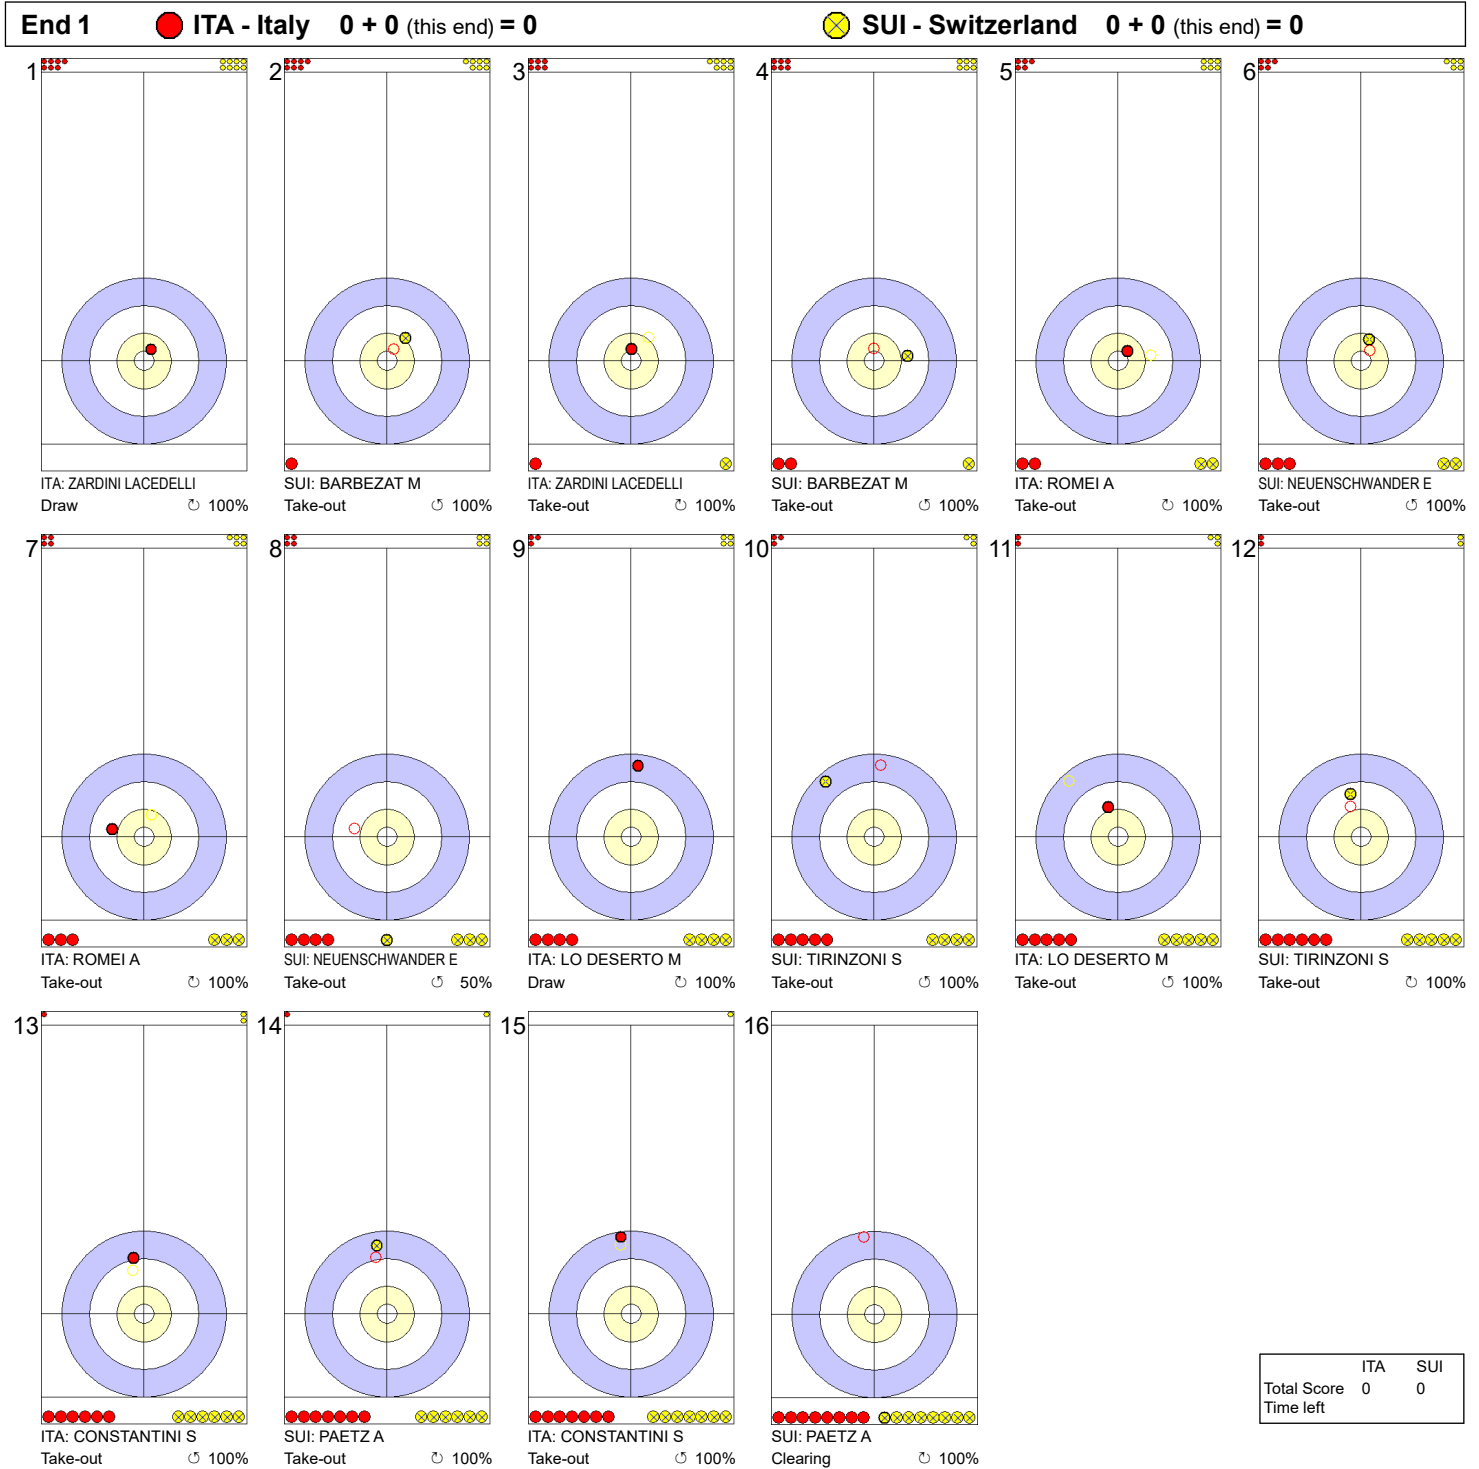

Game - Shot by Shot

Legend:
 Clockwise
  Counter-clockwise
 - Not considered

FRI 30 APR 2021
Start Time 14:00

Round Robin Session 2 - Sheet D

Game - Shot by Shot

Legend:
 ↻ Clockwise ↺ Counter-clockwise - Not considered

Game - Shot by Shot

Legend:
 Clockwise
  Counter-clockwise
 - Not considered

Game - Shot by Shot

Legend:
 ↻ Clockwise ↺ Counter-clockwise - Not considered

Game - Shot by Shot

Legend:
 ↻ Clockwise ↺ Counter-clockwise - Not considered

Game - Shot by Shot

Legend:
 ⤵ Clockwise ⤴ Counter-clockwise - Not considered