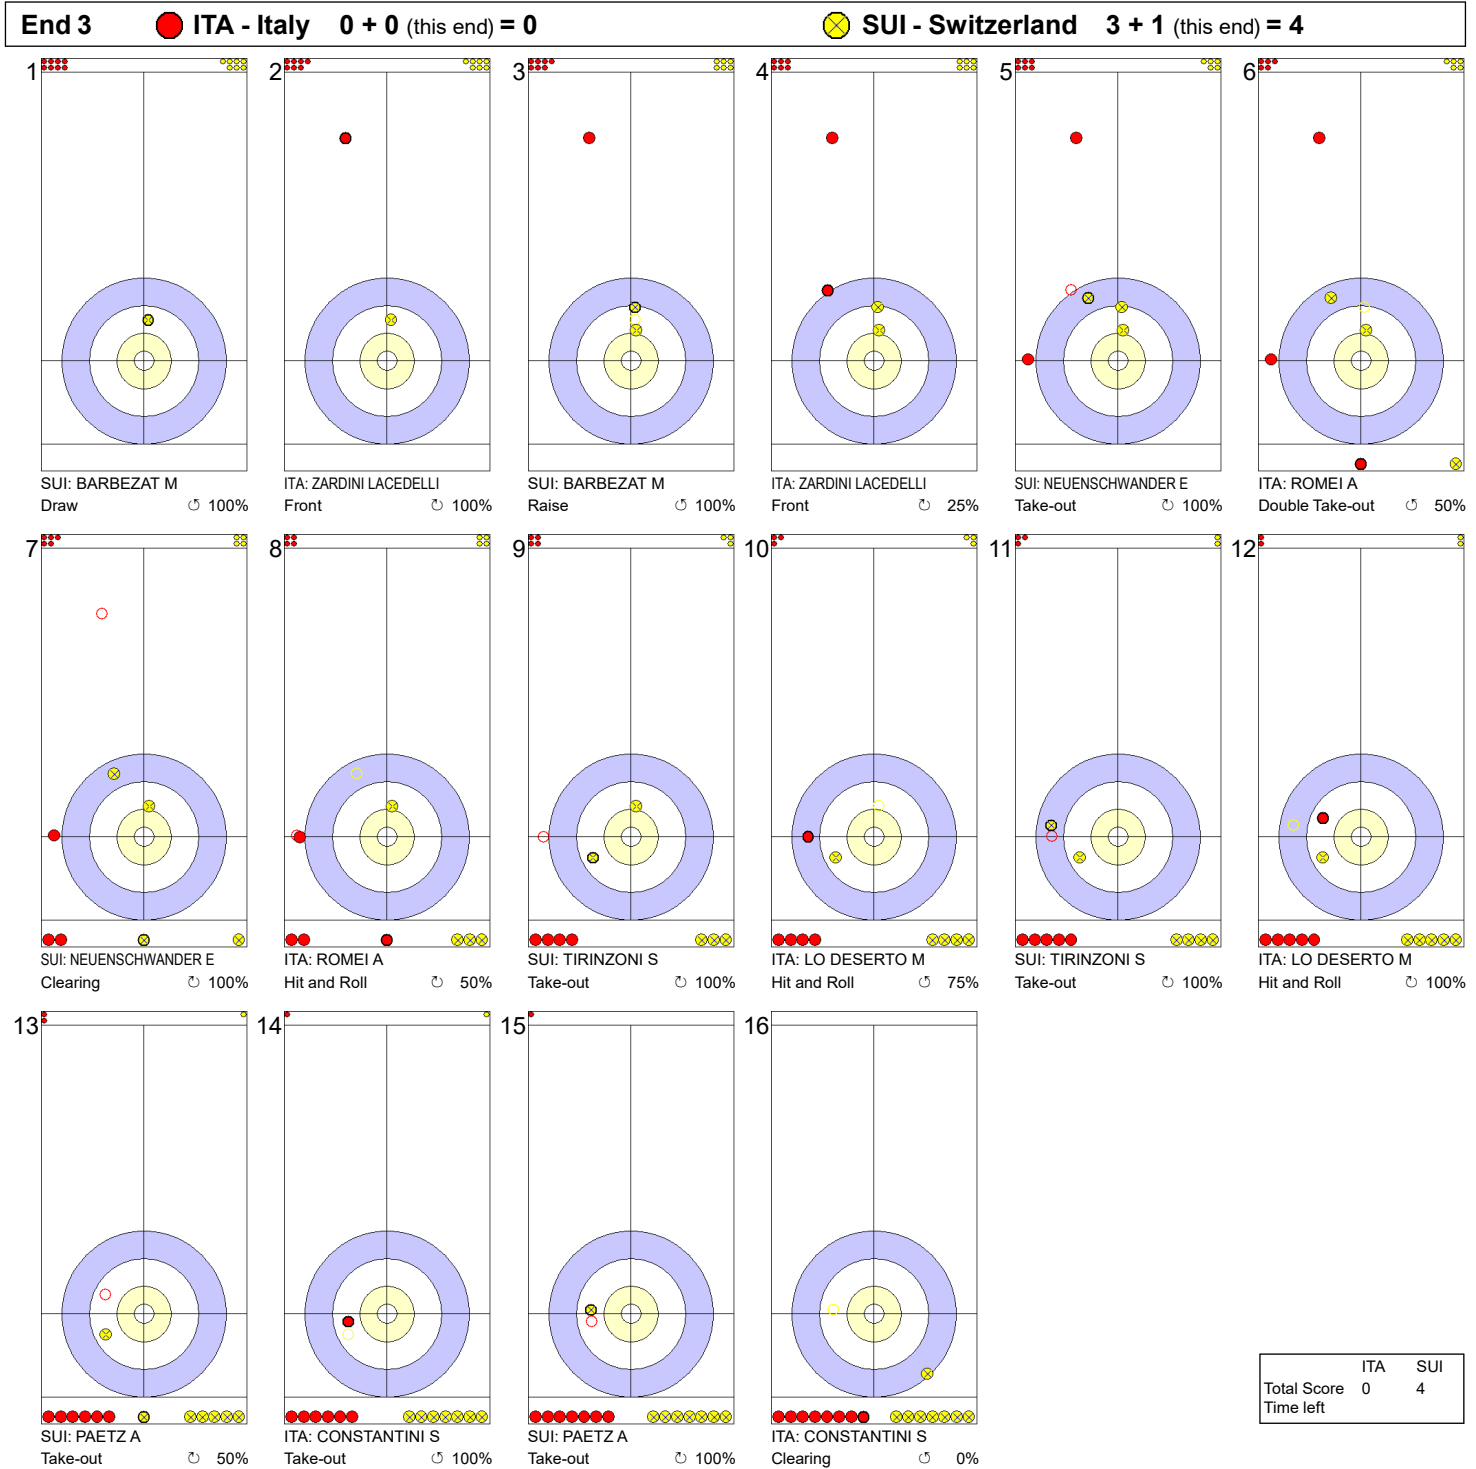

Game - Shot by Shot

Legend:
 Clockwise
  Counter-clockwise
 - Not considered

FRI 30 APR 2021
Start Time 14:00

Round Robin Session 2 - Sheet D

Game - Shot by Shot

Legend:
 ↻ Clockwise ↺ Counter-clockwise - Not considered

Game - Shot by Shot

Legend:
 Clockwise
  Counter-clockwise
 - Not considered

Game - Shot by Shot

Legend:
 ↻ Clockwise ↺ Counter-clockwise - Not considered

Game - Shot by Shot

Legend:
 ↻ Clockwise ↺ Counter-clockwise - Not considered

Game - Shot by Shot

Legend:
 ⤵ Clockwise ⤴ Counter-clockwise - Not considered